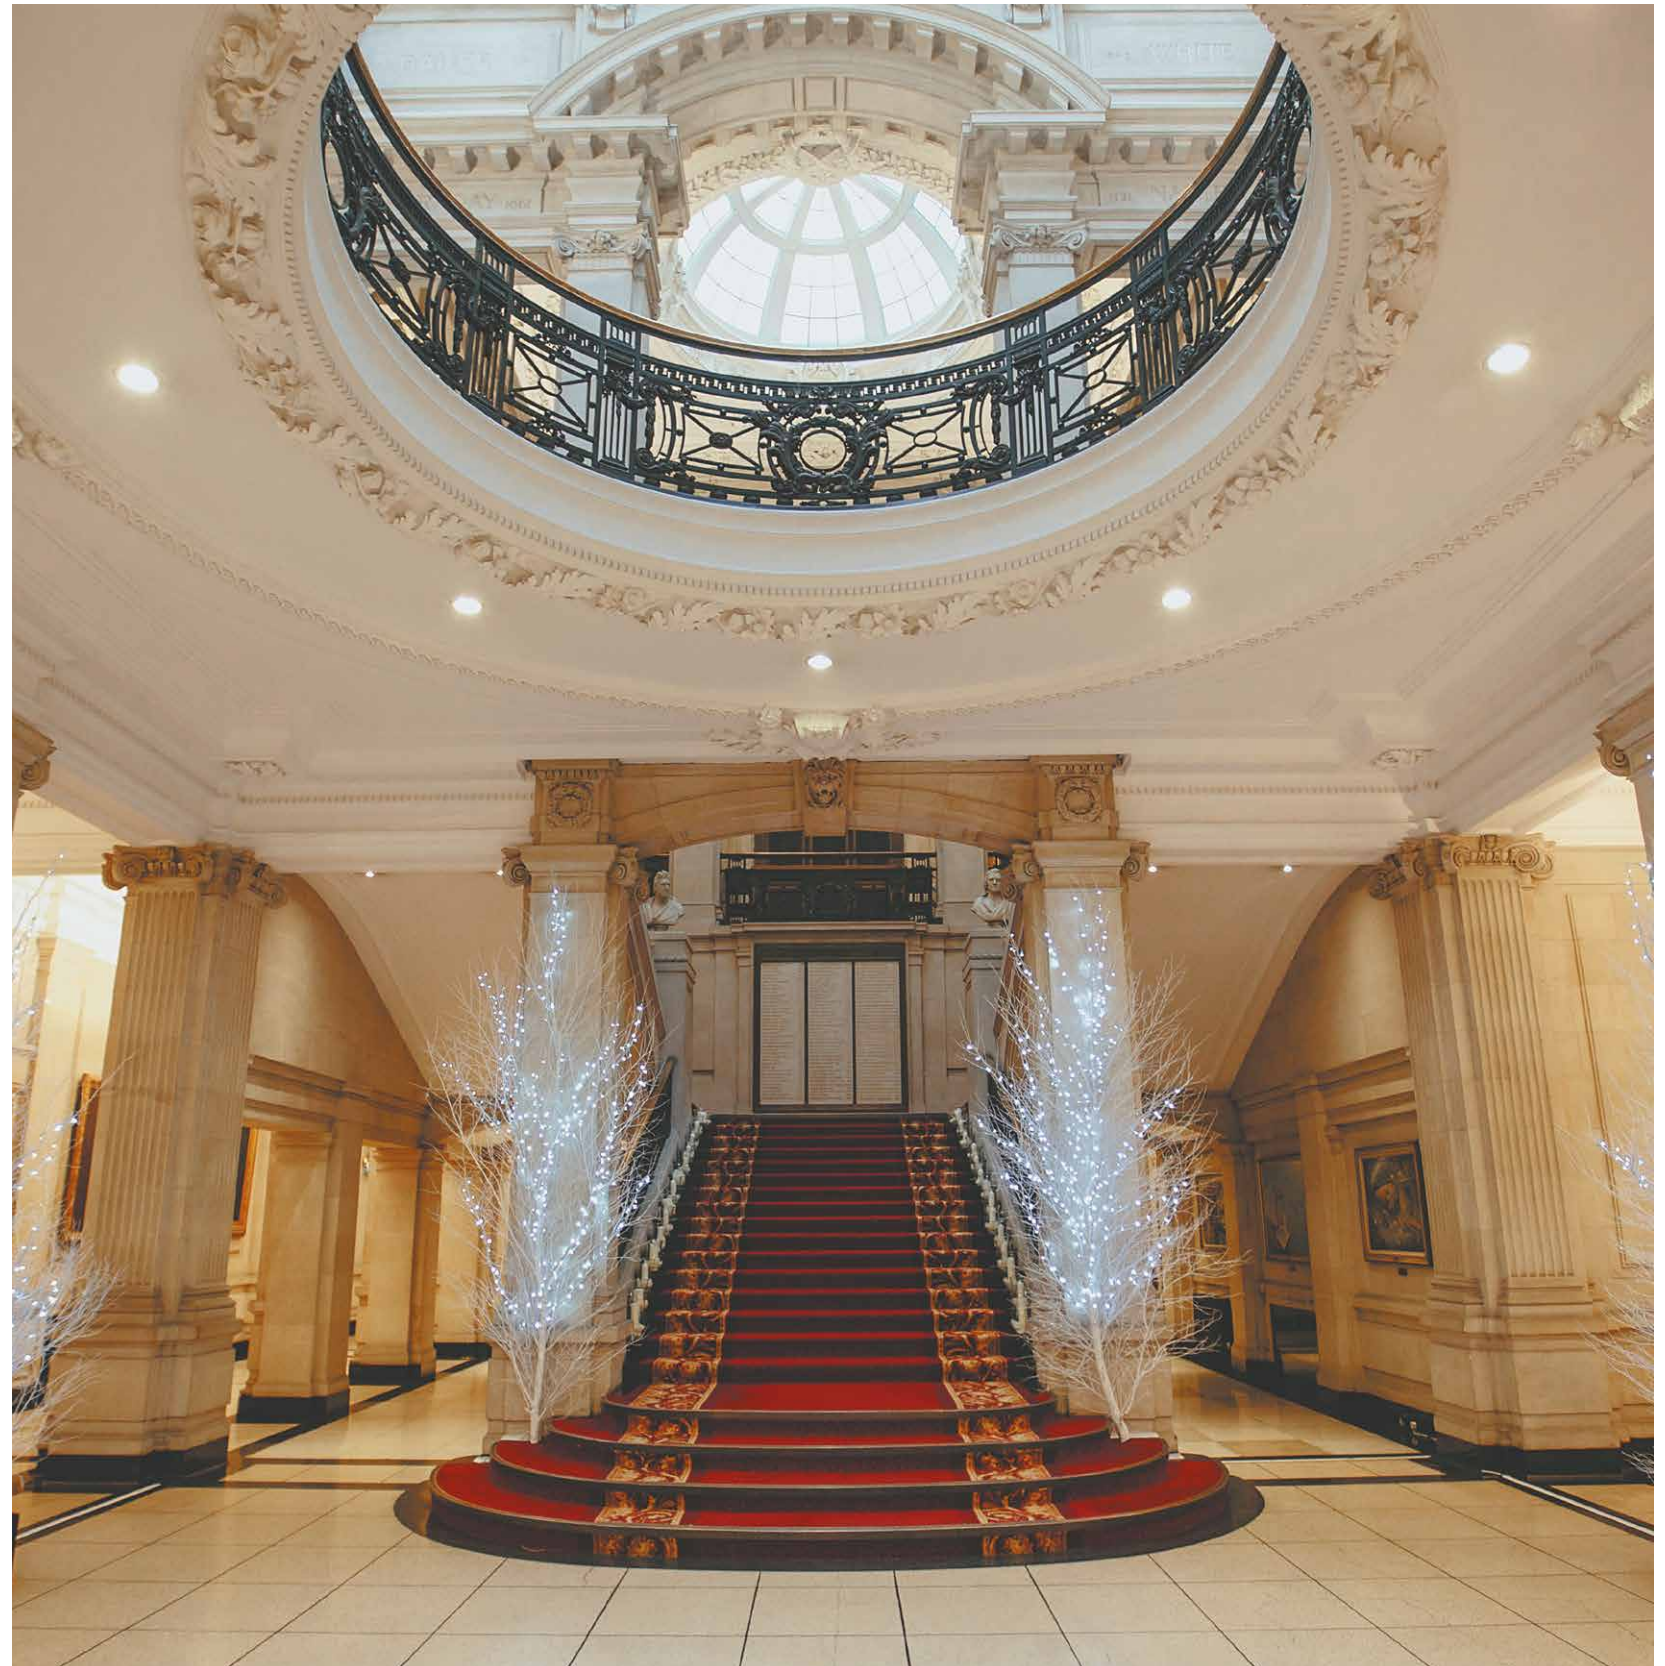

A Stunning Entrance

Standing Reception:
150 people

Licensed for ceremonies
around the Grand Staircase:
50 people seated

One Great George Street has a wonderful heritage. It was built between 1910 and 1913 and is home to the Institution of Civil Engineers. The exterior, foyer and grand staircase are made of Portland stone and many of the rooms are ornately decorated with French walnut and oak panelling, carved ceilings and elaborate crystal chandeliers.

On the ground floor are the Smeaton, Brunel, Council and Stephenson Rooms, which are finely decorated with paintings which include original works by Wyllie Lucas and Millais.

The beautiful Rotunda is a fabulous area for a wedding ceremony and a romantic setting for a wedding photograph.